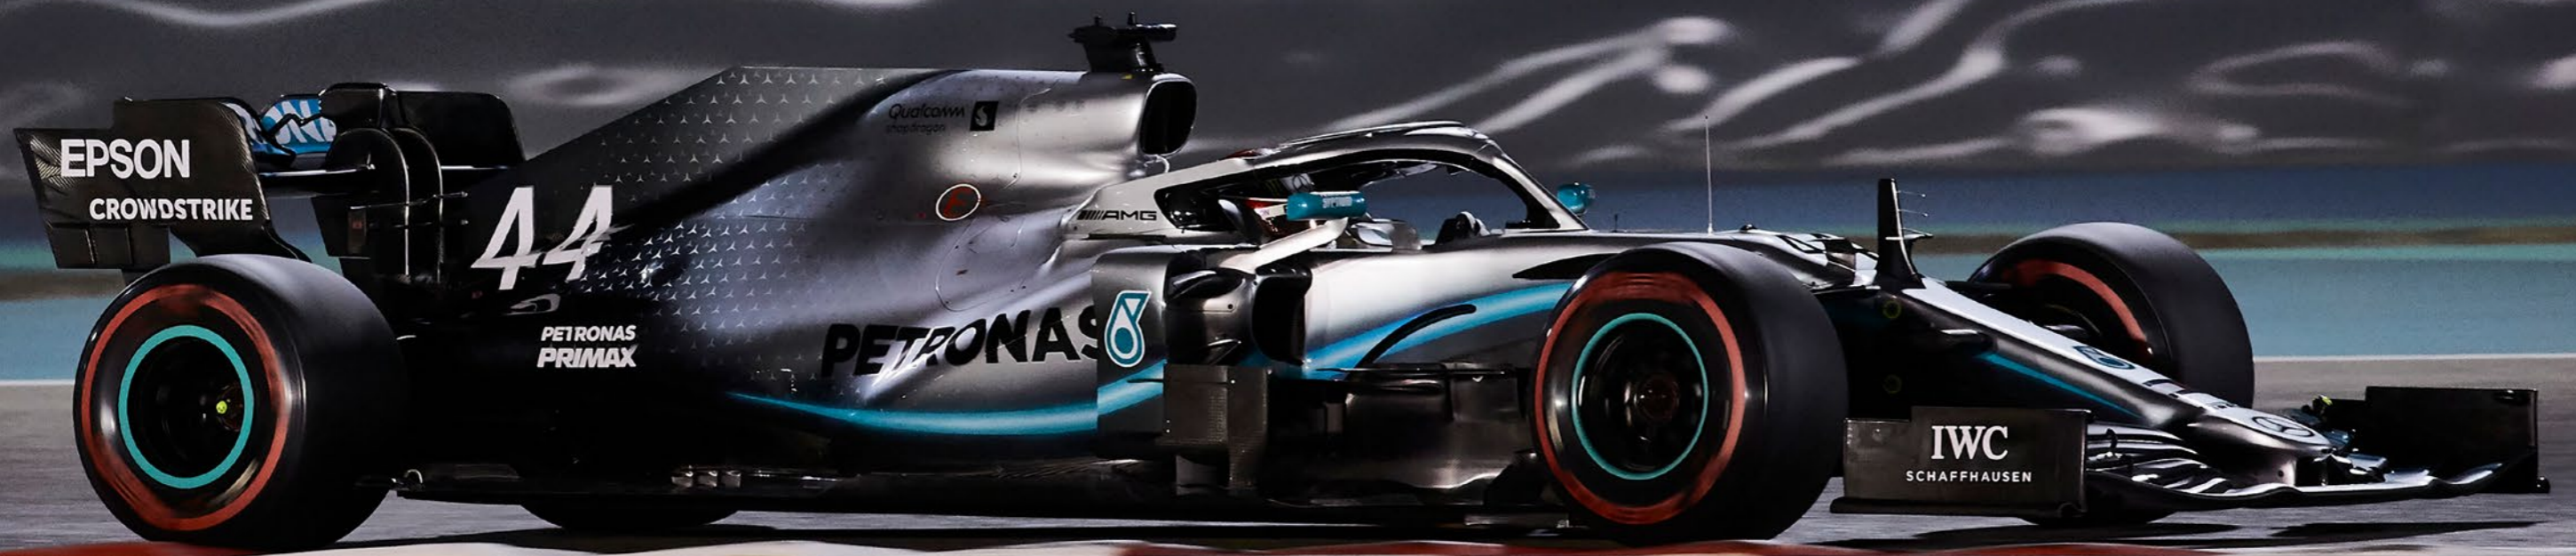

1:18, Manufacturer: Norev

- Brilliant blue B6 696 0461

MERCEDES-AMG SLC 43 R172

1:18, Manufacturer: GT Spirit

- Designo mountain grey magno B6 696 0466

HIGH PERFORMANCE EVEN WHEN STATIONARY.

Mercedes-AMG GT 63 S 4MATIC+ 4-Door Coupé
Combined fuel consumption: 11.3 l/100 km | combined CO₂ emissions: 257 g/km