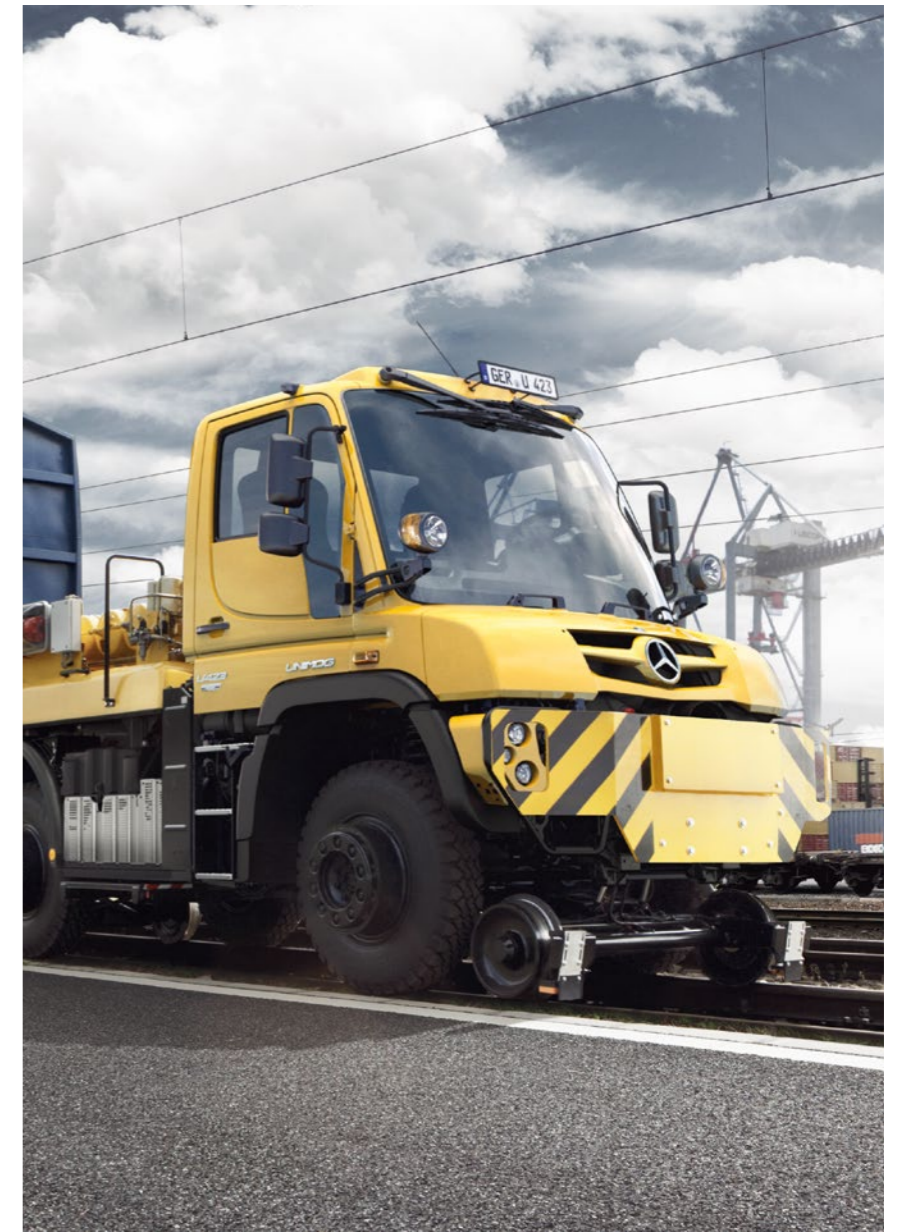

MODELLED AFTER AN IDOL.

1:87, Manufacturer: Busch

White B6 600 4132

1:87, Manufacturer: Busch

Red B6 600 4133

1:87, Manufacturer: Busch

White B6 600 4152